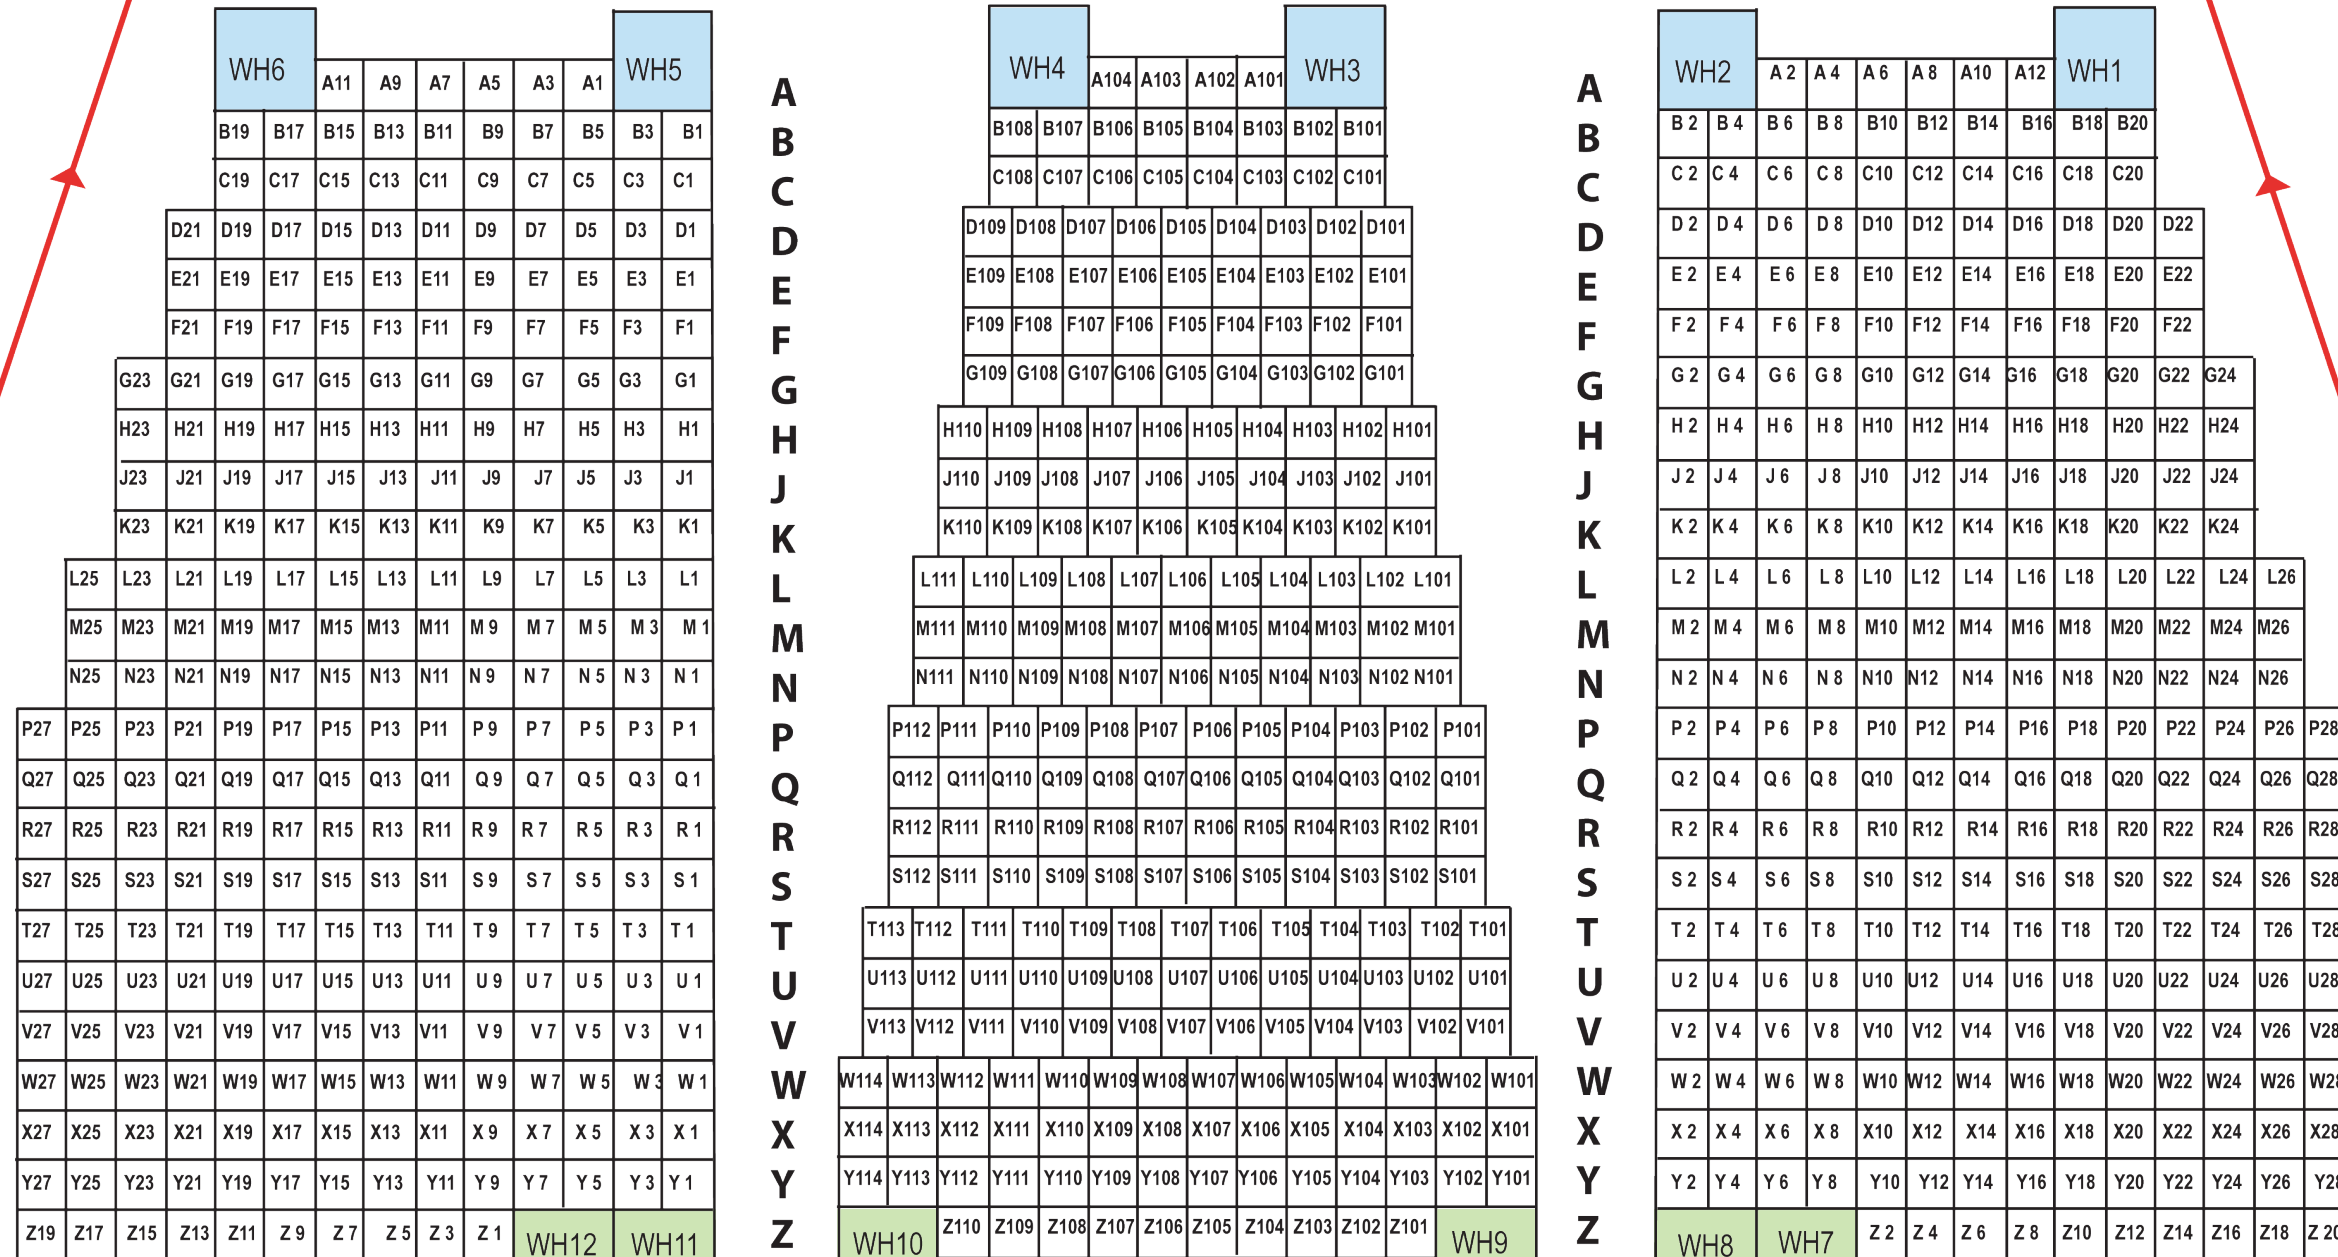

NORTH RAMP ENTRANCE

## Austin Auditorium Main Floor

Emergency Exit

Emergency Exit

Aisle 1 Entrance

Audience Left

Aisle 2 Entrance

Center

Aisle 3 Entrance

Audience Right

Aisle 4 Entrance