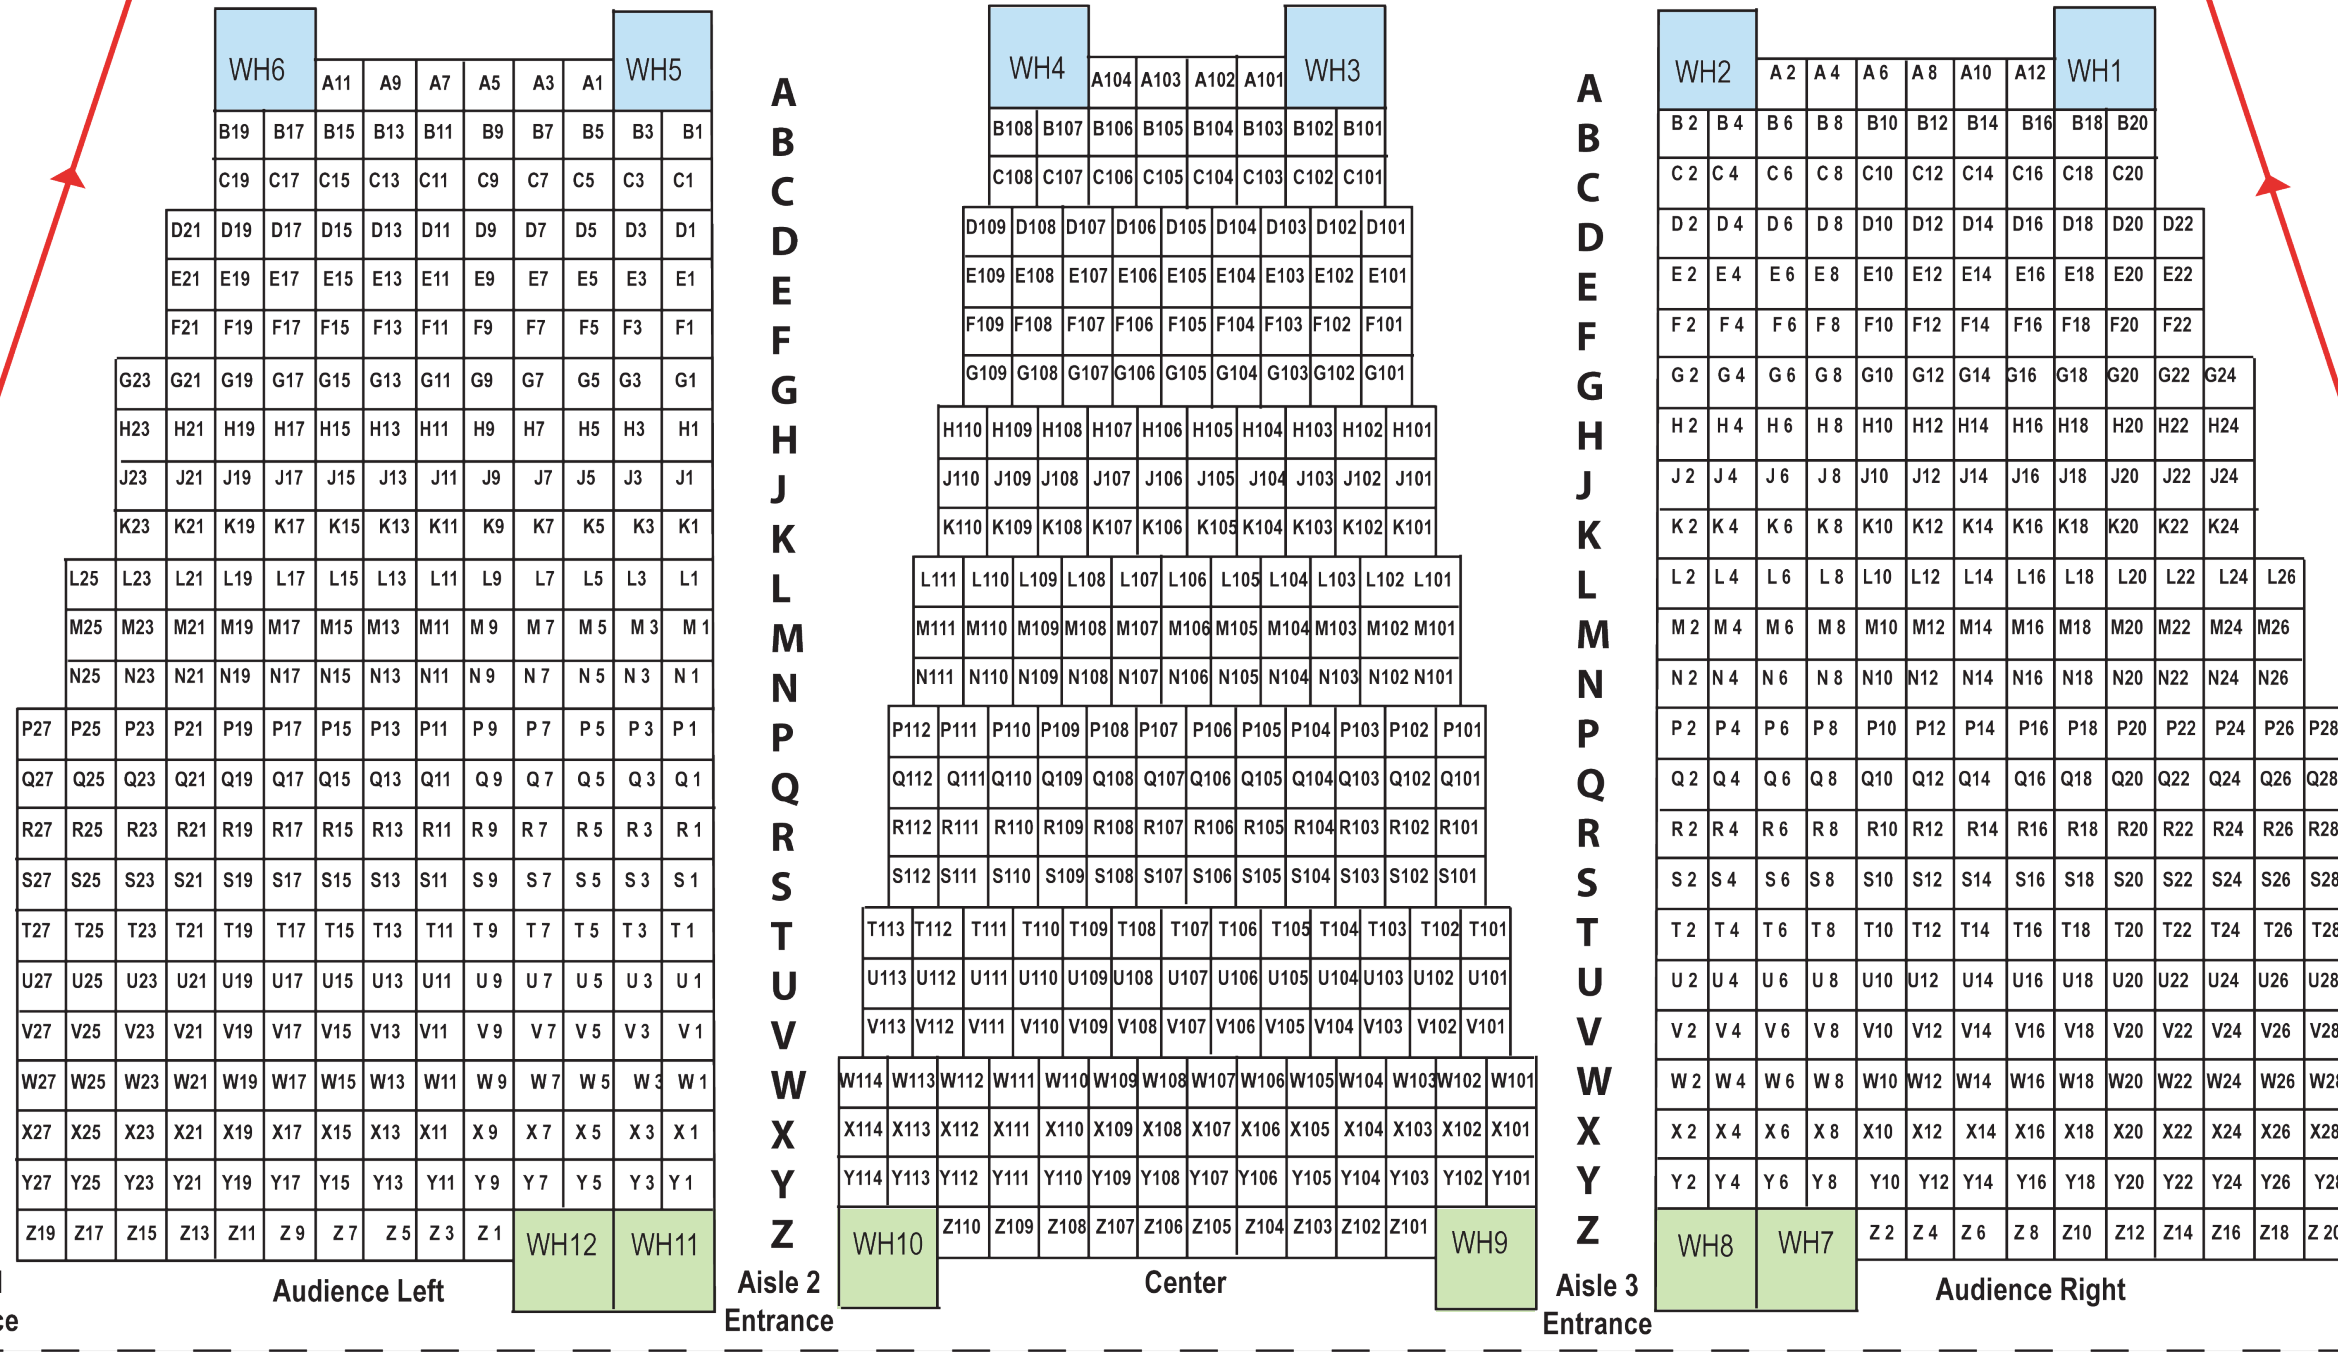

NORTH RAMP ENTRANCE

Stage

Emergency Exit

Note the ramp leading to WH1-6 is steep and may require extra assistance. Area is also accessible via less steep north ramp. Please contact our office to arrange. 541-737-2402.

Emergency Exit

Austin Auditorium Main Floor

Emergency Exit

Emergency Exit

FRONT OF BALCONY

Balcony

Balcony Entrance

Balcony Entrance

Stairs to Balcony

NO ELEVATOR

NO ELEVATOR